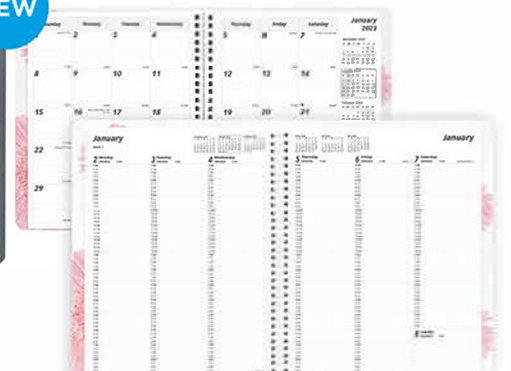

REDCB950BLK
11" x 8-1/2"

MONTHLY PLANNERS 

- 14-month planners, December 2022 to January 2024
- One month on each spread, one ruled block per day
- Soft lizard-grain cover with twin-wire binding
- Calendars of past, current, and following 4 months on each spread
- Telephone and address section

REDCB1200BLK
8-7/8" x 7-1/8"

REDCB1262BLK
11" x 8-1/2"

Mountain - Blue

Pink Daisy

NEW

WEEKLY APPOINTMENT BOOKS 

- 12-month planners, January 2023 to December 2023
- Weekday appointment schedule from 7:00 a.m. to 8:45 p.m. in 15-minute intervals
- Saturday appointment schedule from 7:00 a.m. to 5:45 p.m. in 15-minute intervals
- Ruled space for Sunday
- Telephone and address section
- Soft printed cover with twin-wire binding