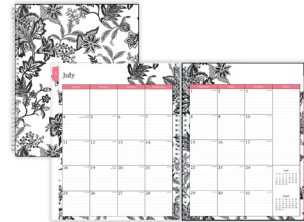

AT-A-GLANCE®

It's your life. Take note.®

strive
workplace solutions
www.StriveOffice.com

2022–2023 Academic Year Planning Calendars

Shop a wide variety of modern, sophisticated patterns to suit your lifestyle—at any moment, anywhere. Use any one of our planning items to maximize your time and make the most out of every day.

131951-A23

BAKAH

BLS #	DESCRIPTION	SIZE
131951-A23	Weekly/Monthly Planner	8.5 x 11

136479

GRETA

BLS #	DESCRIPTION	SIZE
136479	Weekly/Monthly Planner	8.5 x 11

100135-A23

COLLEGIATE

BLS #	DESCRIPTION	SIZE
100135-A23	Weekly/Monthly Planner	8.5 x 11

130608-A23

ANAIEIS

BLS #	DESCRIPTION	SIZE
130606-A23	Weekly/Monthly Create Your Own Cover Planner	5 x 8
130608-A23	Weekly/Monthly Create Your Own Cover Planner	8.5 x 11