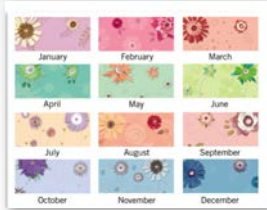

AT-A-GLANCE® 5035

Paper Flowers Monthly Desk Pad • 12 Months • January Start

- 12 month, January-December
- High-quality paper features superior ink bleed resistance
- One month per page with unruled daily blocks. Block size: 2-13/16" x 2-1/2". Julian dates.
- Pages are lightly printed with rotating floral backgrounds.
- Bonus page: future yearly reference calendar
- Black paper headband with two clear corners and durable chipboard backing.