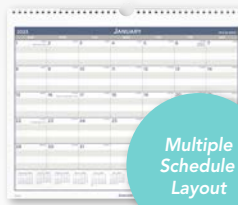

AT-A-GLANCE®

PM22MS28

Multi-Schedule Vertical Monthly Wall Calendar • 12 Months • January Start

- 12 months, January-December
- High-quality paper features superior ink bleed resistance
- One month per page features shaded blocks to designate any combination of schedules for work, home, family, etc.
- Because plans change, repositionable stickers in three different colors are included
- White twin wire binding with hanging loop