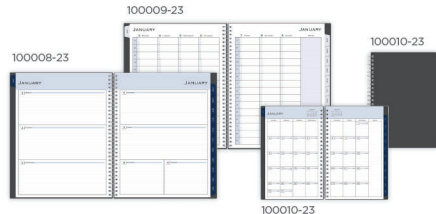

2023 DATED PLANNERS & CALENDARS

MAXIMIZE YOUR TIME.

MAKE THE MOST OUT OF YOUR DAY.

EFFECTIVELY PLAN WITH BLUE SKY.

Enjoy premium durability for everyday wear and tear with heavyweight PAJCO® cover material!

ALIGNED

BLS #	DESCRIPTION	SIZE
123849-23	Monthly Planner - Black	9x11
123846-23	Weekly Appointment Planner - Black	8.25x11
123845-23	Weekly/Monthly Appointment Planner - Black	8.25x11
123844-23	4-Person Daily Appointment Planner - Black	8x11
123850-23	Weekly/Monthly Notes Planner - Black	7x8.75
123852-23	Monthly Notes Planner - Black	5.875x8.625
123853-23	Daily Appointment Planner - Black	5x8
123854-23	Weekly Contacts Planner - Black	3.5x6

ENTERPRISE

BLS #	DESCRIPTION	SIZE
111288-23	Weekly/Monthly Planner	8.5x11
111289-23	Weekly/Monthly Appointment Book	8.5x11
1116055-23	Monthly Planner	8x12
111291-23	Weekly/Monthly Planner	5x8
111294-23	Monthly Desk Pad	22x17
111293-23	Monthly Desk Pad	17x11
111292-23	Monthly Wall Calendar	15x12
117373-23	Monthly Wall Calendar	12x17

BACCARA DARK

BLS #	DESCRIPTION	SIZE
110211-23	Weekly/Monthly Create Your Own Cover Planner	8.5x11
110216-23	Monthly Create Your Own Cover Planner	8x10
110212-23	Weekly/Monthly Create Your Own Cover Planner	5x8
110215-23	Monthly Desk Pad	22x17
116052-23	Monthly Wall Calendar	11x8.75

RUE DU FLORE

BLS #	DESCRIPTION	SIZE
101602-23	Weekly/Monthly Planner	8.5x11
101605-23	Monthly Planner	8x10
101603-23	Weekly/Monthly Planner	5x8
101611-23	Monthly Wall Calendar	15x12
101613-23	Monthly Wall Calendar	11x8.75

ANALEIS