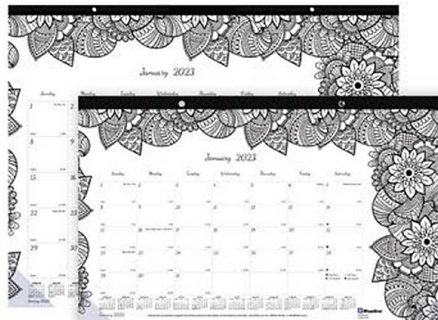

DoodlePlan™

DOODLEPLAN MONTHLY DESK PADS

- 12-month desk pad, January 2023 to December 2023
- Different Botanica design every month
- One month on each sheet, one block per day
- Tear-off sheets, bound at top and perforated
- Punched for hanging
- Yearly reference calendar at the bottom of each sheet
- Reinforced chipboard backer with clear vinyl corners

REDC2917001   **REDC2917311**
17-3/4" x 10-7/8"   22" x 17"