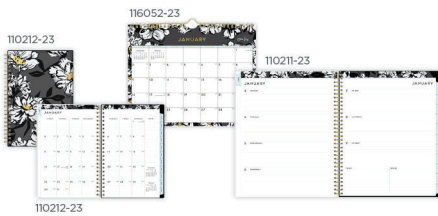

it's **how** we do it

www.StriveOffice.com

www.bluesky.com ©Blue Sky the Color of Imagination, LLC.

2023 DATED PLANNERS & CALENDARS

MAXIMIZE YOUR TIME.

MAKE THE MOST OUT OF YOUR DAY.

EFFECTIVELY PLAN WITH BLUE SKY.

Enjoy premium durability for everyday wear and tear with heavyweight PAJCO® cover material!

ALIGNED

BLS #	DESCRIPTION	SIZE
123849-23	Monthly Planner - Black	9x11
123846-23	Weekly Appointment Planner - Black	8.25x11
123845-23	Weekly/Monthly Appointment Planner - Black	8.25x11
123844-23	4-Person Daily Appointment Planner - Black	8x11
123850-23	Weekly/Monthly Notes Planner - Black	7x8.75
123852-23	Monthly Notes Planner - Black	5.875x8.625
123853-23	Daily Appointment Planner - Black	5x8
123854-23	Weekly Contacts Planner - Black	3.5x6

ENTERPRISE

BLS #	DESCRIPTION	SIZE
111288-23	Weekly/Monthly Planner	8.5x11
111289-23	Weekly/Monthly Appointment Book	8.5x11
1116055-23	Monthly Planner	8x12
111291-23	Weekly/Monthly Planner	5x8
111294-23	Monthly Desk Pad	22x17
111293-23	Monthly Desk Pad	17x11
111292-23	Monthly Wall Calendar	15x12
117373-23	Monthly Wall Calendar	12x17