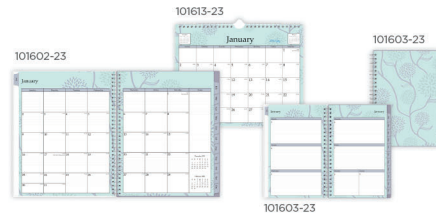

RUE DU FLORE

BLS #	DESCRIPTION	SIZE
101602-23	Weekly/Monthly Planner	8.5x11
101605-23	Monthly Planner	8x10
101603-23	Weekly/Monthly Planner	5x8
101611-23	Monthly Wall Calendar	15x12
101613-23	Monthly Wall Calendar	11x8.75