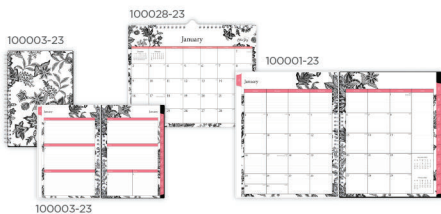

2023 DATED PLANNERS & CALENDARS

MAXIMIZE YOUR TIME.

MAKE THE MOST OUT OF YOUR DAY.

EFFECTIVELY PLAN WITH BLUE SKY.

Enjoy premium durability for everyday wear and tear with heavyweight PAJCO® cover material!

ALIGNED

BLS #	DESCRIPTION	SIZE
123849-23	Monthly Planner - Black	9x11
123846-23	Weekly Appointment Planner - Black	8.25x11
123845-23	Weekly/Monthly Appointment Planner - Black	8.25x11
123844-23	4-Person Daily Appointment Planner - Black	8x11
123850-23	Weekly/Monthly Notes Planner - Black	7x8.75
123852-23	Monthly Notes Planner - Black	5.875x8.625
123853-23	Daily Appointment Planner - Black	5x8
123854-23	Weekly Contacts Planner - Black	3.5x6

ENTERPRISE

BLS #	DESCRIPTION	SIZE
111288-23	Weekly/Monthly Planner	8.5x11
111289-23	Weekly/Monthly Appointment Book	8.5x11
1116055-23	Monthly Planner	8x12
111291-23	Weekly/Monthly Planner	5x8
111294-23	Monthly Desk Pad	22x17
111293-23	Monthly Desk Pad	17x11
111292-23	Monthly Wall Calendar	15x12
117373-23	Monthly Wall Calendar	12x17

BACCARA DARK

BLS #	DESCRIPTION	SIZE
110211-23	Weekly/Monthly Create Your Own Cover Planner	8.5x11
110216-23	Monthly Create Your Own Cover Planner	8x10
110212-23	Weekly/Monthly Create Your Own Cover Planner	5x8
110215-23	Monthly Desk Pad	22x17
116052-23	Monthly Wall Calendar	11x8.75

RUE DU FLORE

BLS #	DESCRIPTION	SIZE
101602-23	Weekly/Monthly Planner	8.5x11
101605-23	Monthly Planner	8x10
101603-23	Weekly/Monthly Planner	5x8
101611-23	Monthly Wall Calendar	15x12
101613-23	Monthly Wall Calendar	11x8.75

ANALEIS