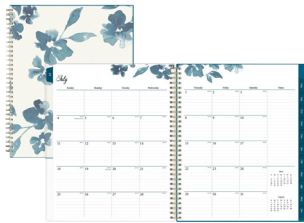

AT-A-GLANCE®

It's your life. Take note.®

strive
workplace solutions
www.StriveOffice.com

2022–2023 Academic Year Planning Calendars

Shop a wide variety of modern, sophisticated patterns to suit your lifestyle—at any moment, anywhere. Use any one of our planning items to maximize your time and make the most out of every day.