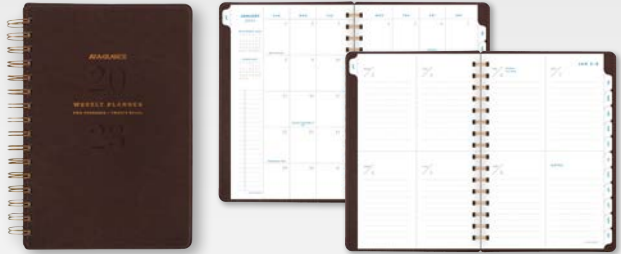

AT-A-GLANCE®

YP200-09, YP905-09

Signature Weekly/Monthly Planner
13 Months • January Start • Distressed Brown

- Modern and professional, this Signature Collection Planner has a 13 month date range from January - January. Guaranteed to last all year.*
- High-quality paper features superior ink bleed resistance
- One week per two page spread with ruled planning space for each day and an extra area for notes
- One month per two page spread has unruled daily blocks, a note section, past/future reference calendars and tabs for easy navigation
- Special features include a holiday listing, 3 year reference calendar, event calendar, contacts, notes and a double-sided poly pocket
- Twin wire binding prevents snags and secures pages. Durable brown cover is made to last and stands up to wear and tear