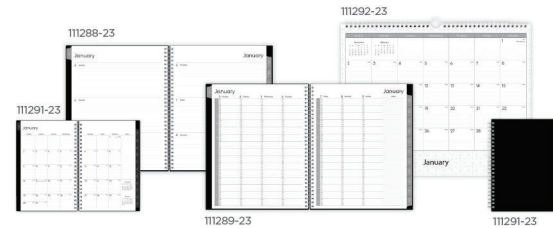

137892-A23

107927-A23

107938-A23

107934-A23

137885-A23

137881-A23

DAY DESIGNER®

BLS #	DESCRIPTION	SIZE
107927-A23	Weekly/Monthly Create Your Own Cover Planner - Peyton Navy	5 x 8
107924-A23	Weekly/Monthly Create Your Own Cover Planner - Peyton Navy	8.5 x 11
107934-A23	Monthly Wall Calendars - Peyton Navy	15 x 12
107936-A23	Monthly Wall Calendar - Peyton White	11 x 8.75
107938-A23	Monthly Desk Pad - Peyton White	22 x 17

BLS #	DESCRIPTION	SIZE
137892-A23	Weekly/Monthly Planner - Palms	5 x 8
137891-A23	Weekly/Monthly Planner - Palms	8.5 x 11
137885-A23	Daily/Monthly Planner - Rugby Stripe Black	8 x 10
137881-A23	Weekly/Monthly Create Your Own Cover Planner - Climbing Floral Blush	5 x 8

it's **how** we do it

www.StriveOffice.com

www.bluesky.com ©Blue Sky the Color of Imagination, LLC.

2023 DATED PLANNERS & CALENDARS

MAXIMIZE YOUR TIME.

MAKE THE MOST OUT OF YOUR DAY.

EFFECTIVELY PLAN WITH BLUE SKY.

Enjoy premium durability for everyday wear and tear with heavyweight PAJCO® cover material!

ALIGNED

BLS #	DESCRIPTION	SIZE
123849-23	Monthly Planner - Black	9x11
123846-23	Weekly Appointment Planner - Black	8.25x11
123845-23	Weekly/Monthly Appointment Planner - Black	8.25x11
123844-23	4-Person Daily Appointment Planner - Black	8x11
123850-23	Weekly/Monthly Notes Planner - Black	7x8.75
123852-23	Monthly Notes Planner - Black	5.875x8.625
123853-23	Daily Appointment Planner - Black	5x8
123854-23	Weekly Contacts Planner - Black	3.5x6