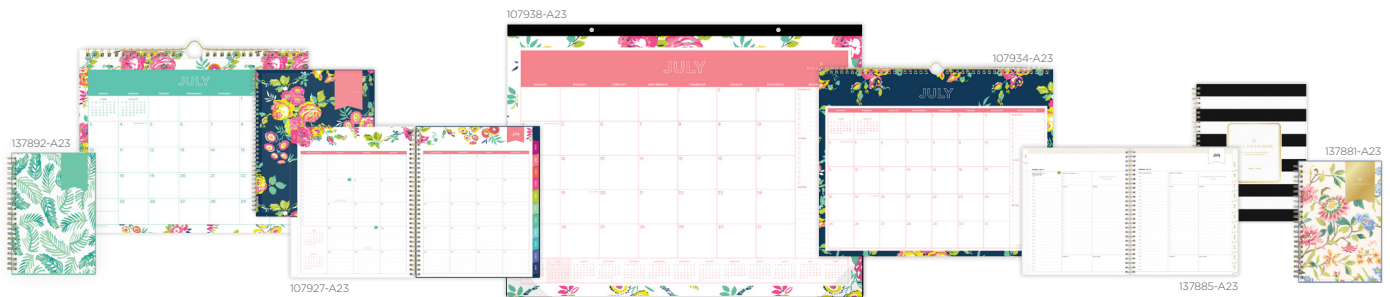

AT-A-GLANCE®

It's your life. Take note.®

strive
workplace solutions
www.StriveOffice.com

2022–2023 Academic Year Planning Calendars

Shop a wide variety of modern, sophisticated patterns to suit your lifestyle—at any moment, anywhere. Use any one of our planning items to maximize your time and make the most out of every day.

BLS #	DESCRIPTION	SIZE
100135-A23	Weekly/Monthly Planner	8.5 x 11

130608-A23

ANAIEIS

BLS #	DESCRIPTION	SIZE
130606-A23	Weekly/Monthly Create Your Own Cover Planner	5 x 8
130608-A23	Weekly/Monthly Create Your Own Cover Planner	8.5 x 11

100149-A23

MAHALO

BLS #	DESCRIPTION	SIZE
100149-A23	Weekly/Monthly Create Your Own Cover Planner	8.5 x 11
100157-A23	Monthly Desk Pad	22 x 17

100330-A23

134433-A23

TEACHER

BLS #	DESCRIPTION	SIZE
134433-A23	Weekly/Monthly Planner - Solid Black	8.5 x 11
100330-A23	Weekly/Monthly Create Your Own Cover Planner - Dots	8.5 x 11
100340-A23	Monthly Wall Calendar - Dots	15 x 12
105496-A23	Monthly Desk Pad - Dots	22 x 17

137892-A23

107927-A23

107938-A23

107934-A23

137885-A23

137881-A23

DAY DESIGNER®

BLS #	DESCRIPTION	SIZE
107927-A23	Weekly/Monthly Create Your Own Cover Planner - Peyton Navy	5 x 8
107924-A23	Weekly/Monthly Create Your Own Cover Planner - Peyton Navy	8.5 x 11
107934-A23	Monthly Wall Calendars - Peyton Navy	15 x 12
107936-A23	Monthly Wall Calendar - Peyton White	11 x 8.75
107938-A23	Monthly Desk Pad - Peyton White	22 x 17